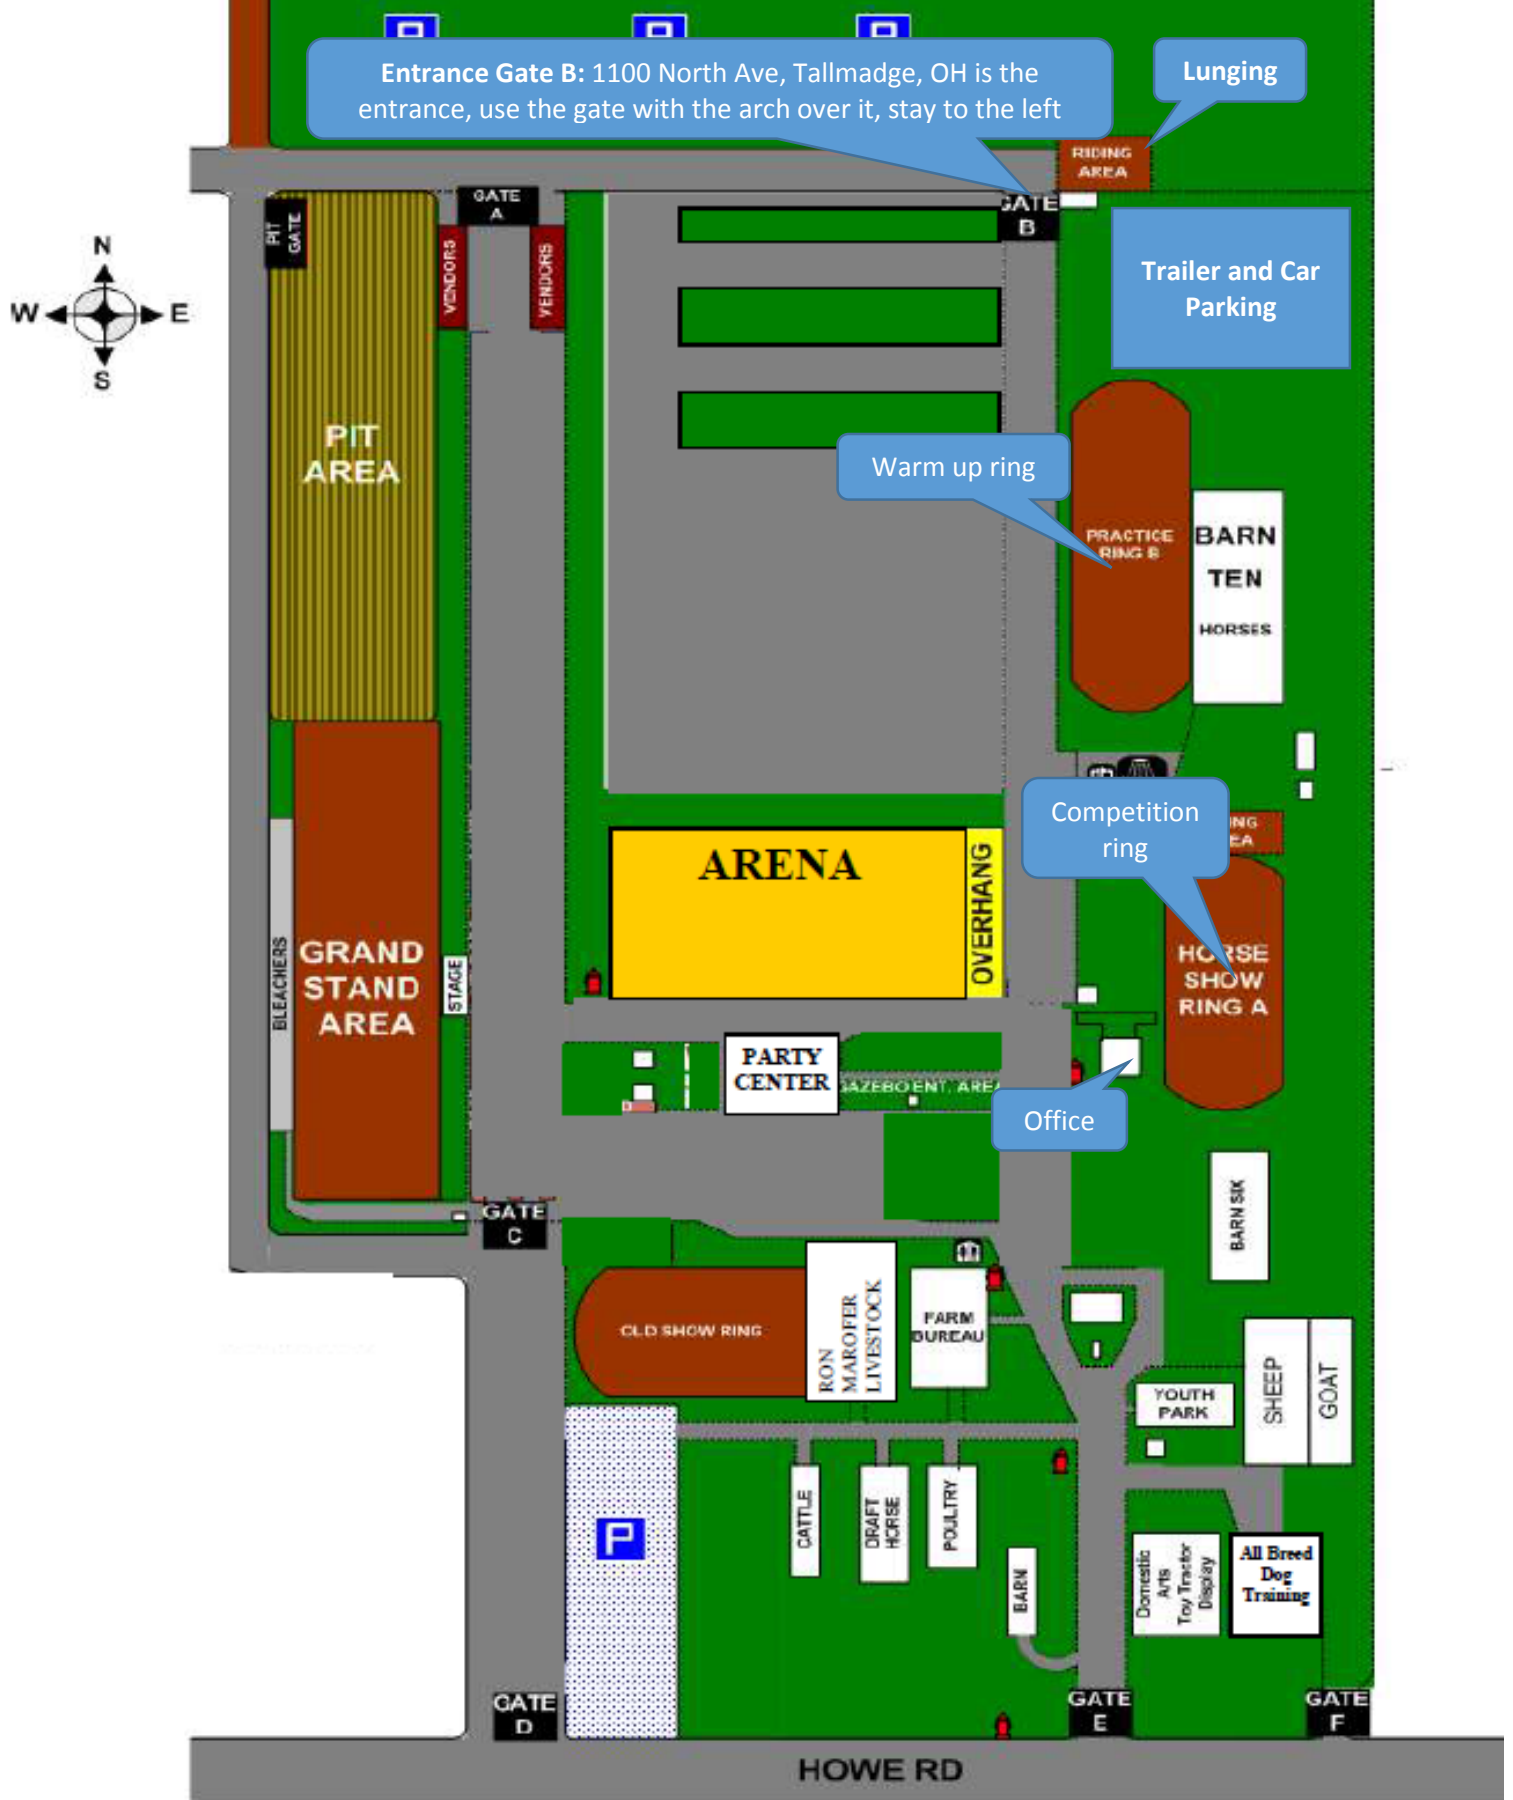

SUMMIT COUNTY FAIRGROUNDS